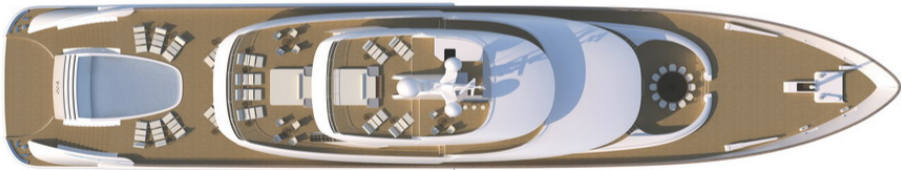

A.Vallicelli & C.
yacht design

Via Cassanese 58 - 00197
Roma ITALY

Tel. +39 06 8081910 / 8081913

Fax +39 06 8081900

info@vallicelldesign.it

ISA 630 AN